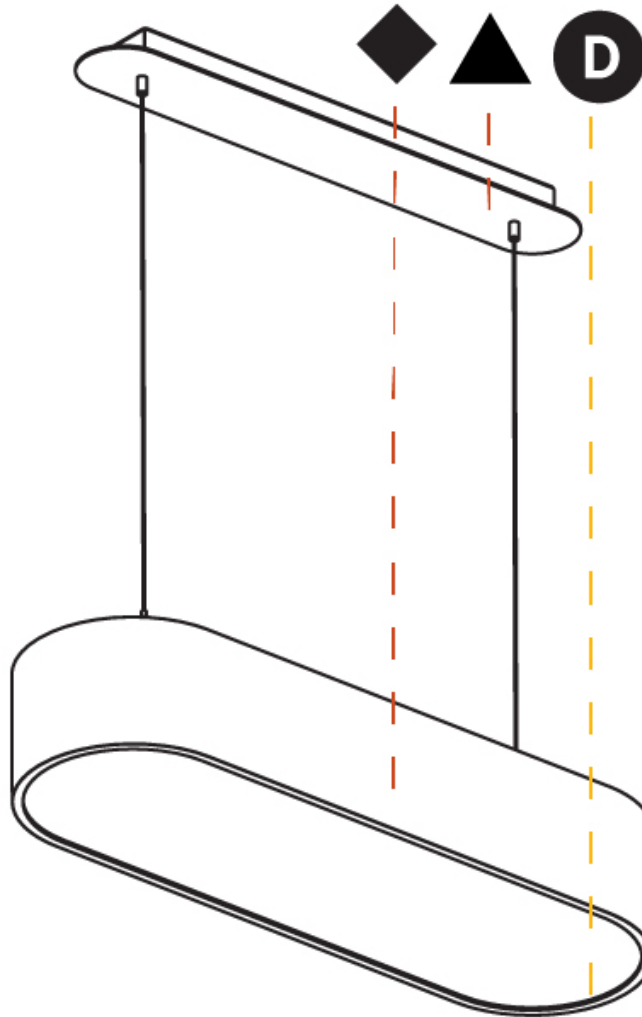

SMOOTHLINE SUSPENSION

A30269-

PROJECT _____

TYPE _____

SPECIFIER _____

QUANTITY _____

DATE _____

A