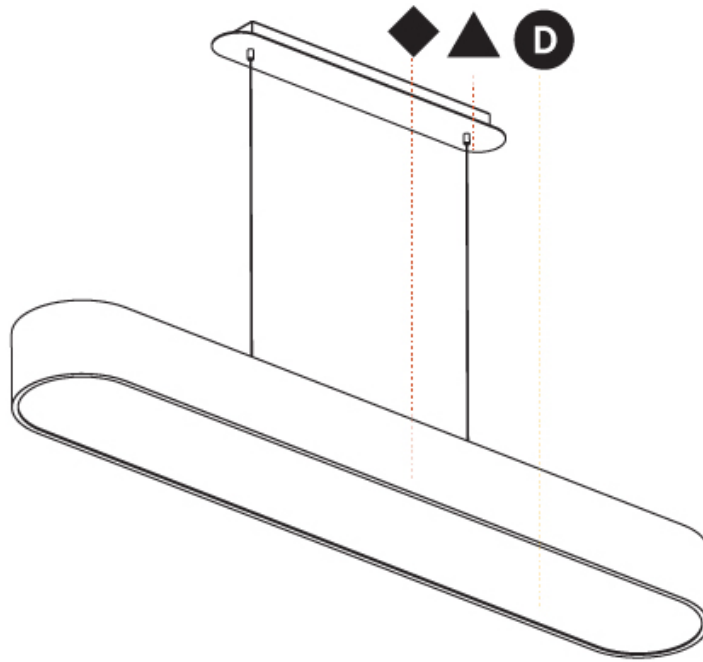

SMOOTHLINE SUSPENSION

A30271-

PROJECT	_____
TYPE	_____
SPECIFIER	_____
QUANTITY	_____
DATE	_____

A