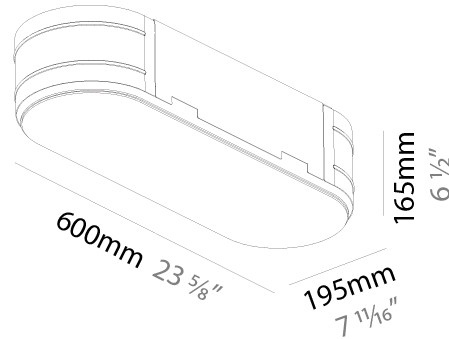

GENERAL

Series: Smoothy
Subseries: Smoothline
Brand: Prolicht
Division: Architectural
Mounting Type: Trimless
Mounting Location: Ceiling
Subcategory: Ambient

PHYSICAL

Shape: Oval
Length (mm): 600
Length (in): 23 5/8
Width (mm): 195
Width (in): 7 11/16
Depth (mm): 165
Depth (in): 6 1/2
Ceiling Thickness (mm): 10 / 12.5 / 15 / 25 / 30
Ceiling Thickness (in): 3/8 or 1/2 or 9/16 or 1 or 1 3/16
Min. Recessing Depth (mm): 180
Min. Recessing Depth (in): 7 1/16
Light Distribution: Direct
Weight (kg): 3.8
Weight (lbs): 7.6
Diffuser: PMMA - Opal
Fixture Material: Extruded Aluminum / Steel
Cut-out Measurements: 635mm / 25" x 230mm / 9 1/16"
Upon Request: Unique Sizes Unique Ceiling Thickness Unique Mounting Depth Spot Inserts

ELECTRICAL

Lamp Type: LED (Zhaga Standard)
Input Wattage (W): 20.5
Total Output Wattage (W): 18
Dimming: [Tri-Mode (Non-Dimming and Phase Dimming (120Vac only) and 0-10V Dimming)](#)
Driver Included: Yes
Driver Location: Integrated
Driver Type: Constant Current - Universal
Driver Class: Class 2
Input Voltage (V): 120 - 277
Constant Current (MA): 500

LED

[Color Temperature (°K): 3000 / 3500 / 4000](#)
Max. Delivered Lumen (lm): 1560 / 1635 / 1710
CRI: >80 CRI
Lamp Life (hrs): 50000
Upon Request: RGB-W Tunable White Special Color Temperature CRI90

OPTICAL

RATINGS AND CERTIFICATIONS

Certified By: Certified for North American Standards
IP rating: IP20

PROJECT
TYPE
SPECIFIER
QUANTITY
DATE

635mm x 230mm
25" x 9 1/16"

10 | 12 1/2 | 15 | 25 | 30mm
3/8" | 1/2" | 9/16" | 1" | 3/16"