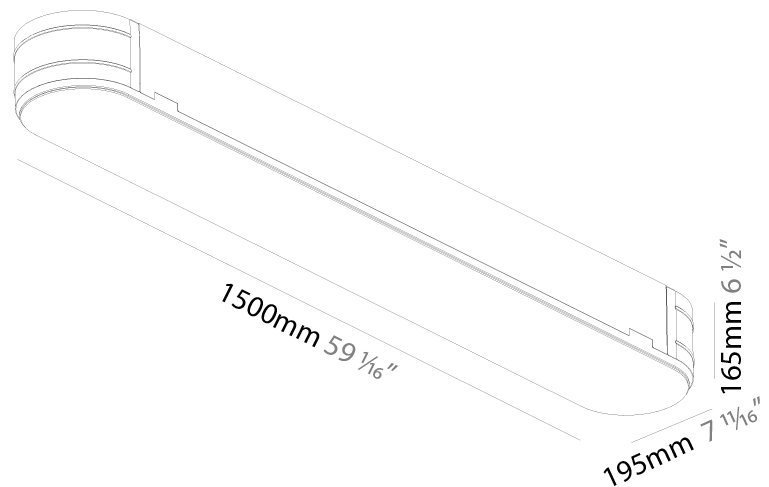

GENERAL

Series: Smoothy
Subseries: Smoothline
Brand: Prolicht
Division: Architectural
Mounting Type: Trimless
Mounting Location: Ceiling
Subcategory: Ambient

PHYSICAL

Shape: Oval
Length (mm): 1500
Length (in): 59 1/16
Width (mm): 195
Width (in): 7 11/16
Depth (mm): 165
Depth (in): 6 1/2
Ceiling Thickness (mm): 10 / 12.5 / 15 / 25 / 30
Ceiling Thickness (in): 3/8 or 1/2 or 9/16 or 1 or 1 3/16
Min. Recessing Depth (mm): 180
Min. Recessing Depth (in): 7 1/16
Light Distribution: Direct
Weight (kg): 9.4
Weight (lbs): 20.68
Diffuser: PMMA - Opal
Fixture Material: Extruded Aluminum / Steel
Cut-out Measurements: 1535mm / 60 7/16" x 230mm / 9 1/16"
Upon Request: Unique Sizes Unique Ceiling Thickness Unique Mounting Depth Spot Inserts

ELECTRICAL

Lamp Type: LED (Zhaga Standard)
Input Wattage (W): 52.5
Total Output Wattage (W): 45
Dimming: Tri-Mode (Non-Dimming and Phase Dimming (120Vac only) and 0-10V Dimming)
Driver Included: Yes
Driver Location: Integrated
Driver Type: Constant Current - Universal
Driver Class: Class 2
Input Voltage (V): 120 - 277
Constant Current (MA): 500

LED

Color Temperature (°K): 3000 / 3500 / 4000
Max. Delivered Lumen (lm): 3890 / 4194 / 4280
CRI: >80 CRI
Lamp Life (hrs): 50000
Upon Request: RGB-W Tunable White Special Color Temperature CRI90

OPTICAL

RATINGS AND CERTIFICATIONS

Certified By: Certified for North American Standards
IP rating: IP20

PROJECT
TYPE
SPECIFIER
QUANTITY
DATE

1535mm x 230mm
60 7/16" x 9 1/16"

10 | 12 1/2 | 15 | 25 | 30mm
3/8" | 1/2" | 9/16" | 1" | 1 3/16"