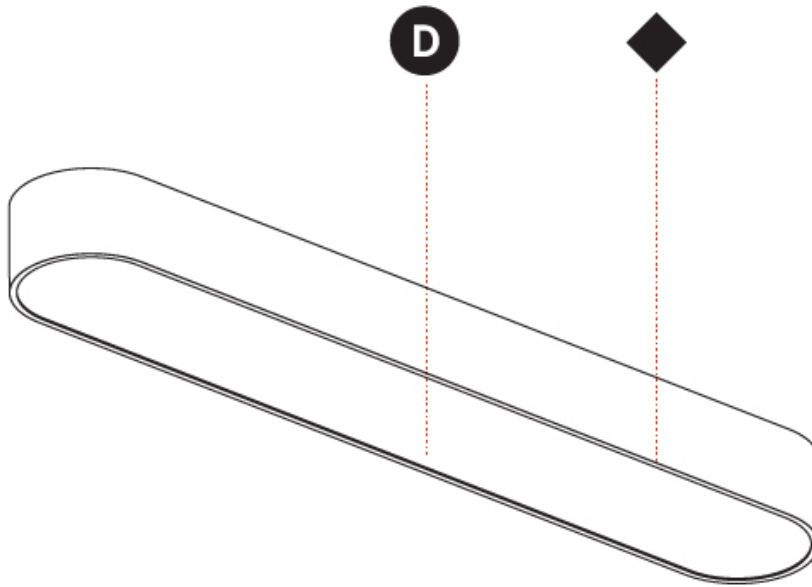

A32970-

PROJECT

TYPE

SPECIFIER

QUANTITY

DATE

A