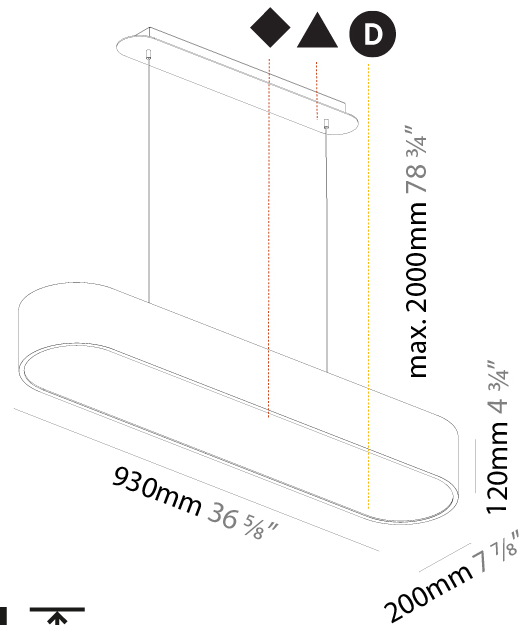

GENERAL

Series: Smoothy
Subseries: Smoothline
Brand: Prolicht
Division: Architectural
Mounting Type: Suspension
Mounting Location: Ceiling
Subcategory: Ambient

PHYSICAL

Shape: Oval
Length (mm): 930
Length (in): 36 5/8
Width (mm): 200
Width (in): 7 7/8
Height (mm): 120
Height (in): 4 3/4
Max. Overall Height (mm): 2120
Max. Overall Height (in): 82 1/2
Light Distribution: Direct
Weight (kg): 6.973
Weight (lbs): 15.34
Diffuser: PMMA - Opal or Micro-Prism
Fixture Finish: SSR / BKV / CWI / CRY / HAB / UFT / ITA / RUA / FTG / MYG / LOD / PUS / FRO / FUP / KIA / POP / BLS / SPG / MEY / GOH / GUM / CHC / COM / ABZ / JAG / OBR / MOS / ROR
Fixture Material: Extruded Aluminum / Steel
Cable Details: 2000mm / 78 3/4"

ELECTRICAL

Lamp Type: LED (Zhaga Standard)
Input Wattage (W): 31.5
Total Output Wattage (W): 27
Dimming: Tri-Mode (Non-Dimming and Phase Dimming (120Vac only) and 0-10V Dimming)
Driver Included: Yes
Driver Location: Integrated
Driver Type: Constant Current - Universal
Driver Class: Class 2
Input Voltage (V): 120 - 277
Constant Current (MA): 500

LED

Number of LEDs: 9
Color Temperature (°K): 3000 / 3500 / 4000
Max. Delivered Lumen (lm): 2190 / 2362 / 2410
Nominal Lumen (lm): 3285lm
CRI: >80 CRI
Lamp Life (hrs): 50000

OPTICAL

RATINGS AND CERTIFICATIONS

Certified By: Certified for North American Standards
IP rating: IP20