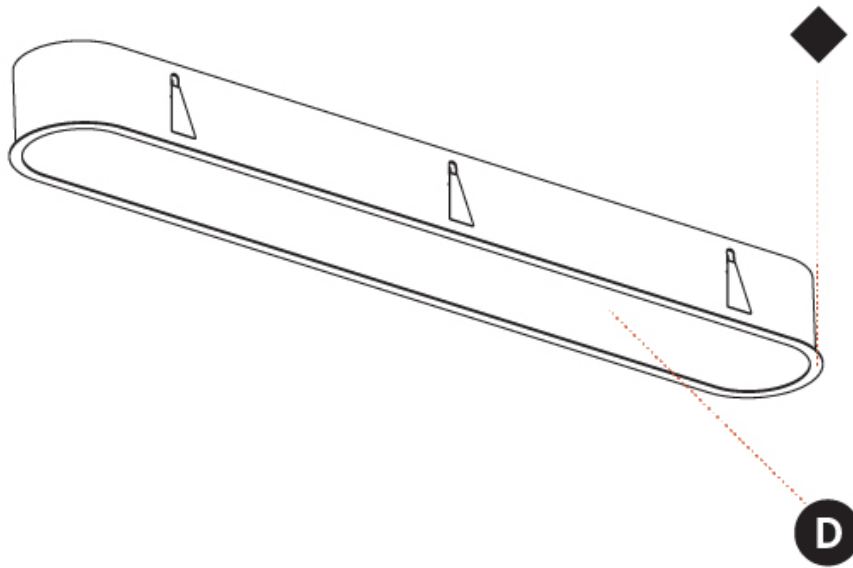

SMOOTHLINE RECESSED

A37761-

PROJECT

TYPE

SPECIFIER

QUANTITY

DATE