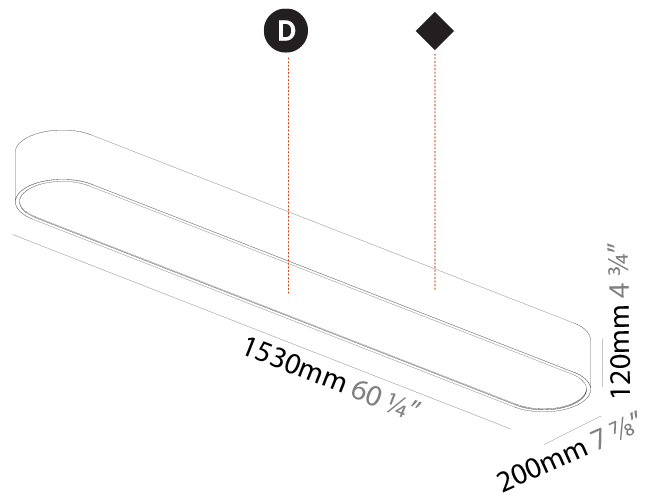

1. To build a product code in our configurator select the specify button on the base model # product page
2. To build a manual product code on this datasheet choose from the options listed below in blue font and add the suffix to the base model #

GENERAL

Series: Smoothy
Subseries: Smoothline
Brand: Prolicht
Division: Architectural
Mounting Type: Surface
Mounting Location: Ceiling
Subcategory: Ambient

PHYSICAL

Shape: Oval
Length (mm): 1530
Length (in): 60 1/4
Width (mm): 200
Width (in): 7 7/8
Height (mm): 120
Height (in): 4 3/4
Light Distribution: Direct
Diffuser: PMMA - Opal or Micro-Prism
Fixture Finish: SSR / BKV / CWI / CRY / HAB / UFT / ITA / RUA / FTG / MYG / LOD / PUS / FRO / FUP / KIA / POP / BLS / SPG / MEY / GOH / GUM / CHC / COM / ABZ / JAG / OBR / MOS / ROR
Fixture Material: Extruded Aluminum / Steel

ELECTRICAL

Lamp Type: LED (Zhaga Standard)
Input Wattage (W): 52
Total Output Wattage (W): 45
Dimming: Tri-Mode (Non-Dimming and Phase Dimming (120Vac only) and 0-10V Dimming)
Driver Included: Yes
Driver Location: Integrated
Driver Type: Constant Current - Universal
Driver Class: Class 2
Input Voltage (V): 120 - 277
Constant Current (MA): 500

LED

Color Temperature (°K): 3000 / 3500 / 4000
Max. Delivered Lumen (lm): 3650 / 3930 / 4010
CRI: >80 CRI
Lamp Life (hrs): 50000

OPTICAL

RATINGS AND CERTIFICATIONS

Certified By: Certified for North American Standards
IP rating: IP20