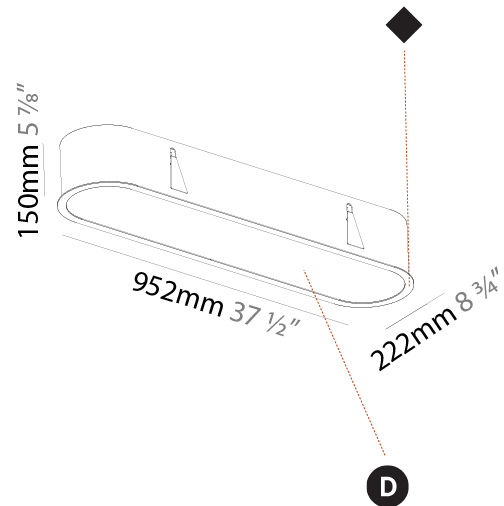

GENERAL

Series: Smoothy
Subseries: Smoothline
Brand: Prolicht
Division: Architectural
Mounting Type: Recessed
Mounting Location: Ceiling
Subcategory: Ambient

PHYSICAL

Shape: Oval
Length (mm): 952
Length (in): 37 1/2
Width (mm): 222
Width (in): 8 3/4
Depth (mm): 150
Depth (in): 5 7/8
Ceiling Thickness (mm): 10 / 12.5 / 15 / 25
Ceiling Thickness (in): 3/8 or 1/2 or 9/16 or 1
Min. Recessing Depth (mm): 160
Min. Recessing Depth (in): 6 5/16
Light Distribution: Direct
Weight (kg): 5.93
Weight (lbs): 13.05
Diffuser: PMMA - Opal or Micro-Prism
Fixture Finish: SSR / BKV / CWI / CRY / HAB / UFT / ITA / RUA / FTG / MYG / LOD / PUS / FRO / FUP / KIA / POP / BLS / SPG / MEY / GOH / GUM / CHC / COM / ABZ / JAG / OBR / MOS / ROR
Fixture Material: Extruded Aluminum / Steel
Cut-out Measurements: 935mm / 36 13/16" x 205mm / 8 1/16"

ELECTRICAL

Lamp Type: LED (Zhaga Standard)
Input Wattage (W): 31.9
Total Output Wattage (W): 27
Dimming: Tri-Mode (Non-Dimming and Phase Dimming (120Vac only) and 0-10V Dimming)
Driver Included: Yes
Driver Location: Integrated
Driver Type: Constant Current - Universal
Driver Class: Class 2
Input Voltage (V): 120 - 277
Constant Current (MA): 500

LED

Color Temperature (°K): 3000 / 3500 / 4000
Max. Delivered Lumen (lm): 2140 / 2303 / 2350
CRI: >80 CRI
Lamp Life (hrs): 50000

OPTICAL

RATINGS AND CERTIFICATIONS

Certified By: Certified for North American Standards
IP rating: IP20

PROJECT
TYPE
SPECIFIER
QUANTITY
DATE

935mm x 205mm
36 13/16" x 8 1/16"

10 - 25mm
3/8" - 1"

160mm
6 5/16"