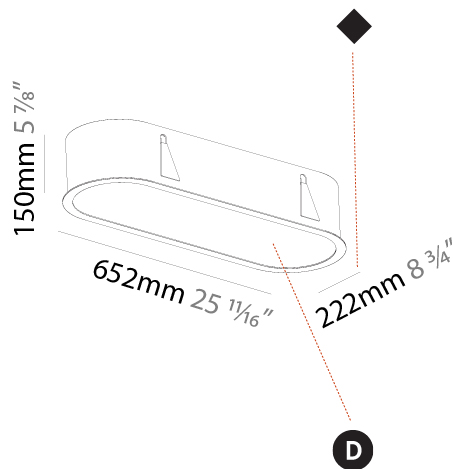

GENERAL

Series: Smoothy
Subseries: Smoothline
Brand: Prolicht
Division: Architectural
Mounting Type: Recessed
Mounting Location: Ceiling
Subcategory: Ambient

PHYSICAL

Shape: Oval
Length (mm): 652
Length (in): 25 11/16
Width (mm): 222
Width (in): 8 3/4
Depth (mm): 150
Depth (in): 5 7/8
Ceiling Thickness (mm): 10 / 12.5 / 15 / 25
Ceiling Thickness (in): 3/8 or 1/2 or 9/16 or 1
Min. Recessing Depth (mm): 160
Min. Recessing Depth (in): 6 5/16
Light Distribution: Direct
Weight (kg): 4.033
Weight (lbs): 8.87
Diffuser: PMMA - Opal or Micro-Prism
Fixture Finish: SSR / BKV / CWI / CRY / HAB / UFT / ITA / RUA / FTG / MYG / LOD / PUS / FRO / FUP / KIA / POP / BLS / SPG / MEY / GOH / GUM / CHC / COM / ABZ / JAG / OBR / MOS / ROR
Fixture Material: Extruded Aluminum / Steel
Cut-out Measurements: 635mm / 25" x 205mm / 8 1/16"

ELECTRICAL

Lamp Type: LED (Zhaga Standard)
Input Wattage (W): 21
Total Output Wattage (W): 18
Dimming: Tri-Mode (Non-Dimming and Phase Dimming (120Vac only) and 0-10V Dimming)
Driver Included: Yes
Driver Location: Integrated
Driver Type: Constant Current - Universal
Driver Class: Class 2
Input Voltage (V): 120 - 277
Constant Current (MA): 500

LED

Color Temperature (°K): 3000 / 3500 / 4000
Max. Delivered Lumen (lm): 1430 / 1539 / 1570
CRI: >80 CRI
Lamp Life (hrs): 50000

OPTICAL

RATINGS AND CERTIFICATIONS

Certified By: Certified for North American Standards
IP rating: IP20