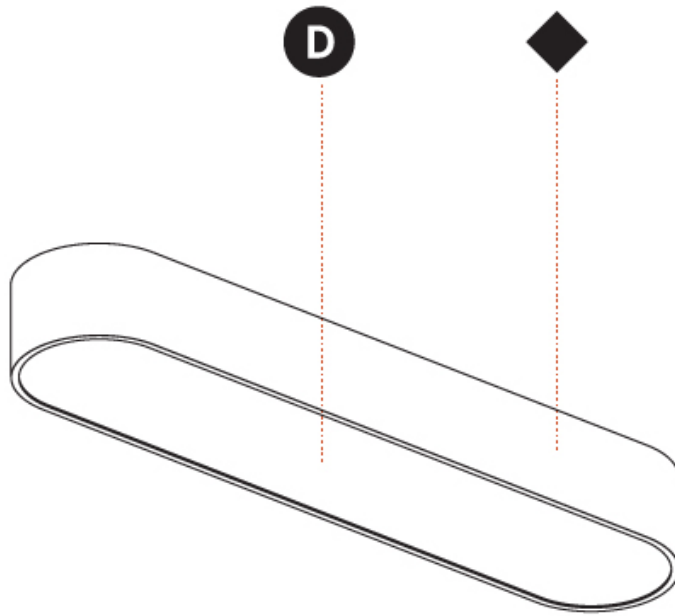

A32968-

PROJECT _____

TYPE _____

SPECIFIER _____

QUANTITY _____

DATE _____