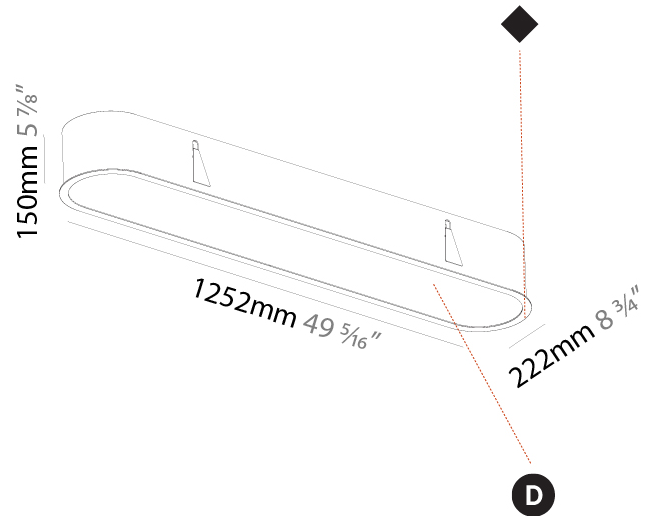

GENERAL

Series: Smoothy
Subseries: Smoothline
Brand: Prolicht
Division: Architectural
Mounting Type: Recessed
Mounting Location: Ceiling
Subcategory: Ambient

PHYSICAL

Shape: Oval
Length (mm): 1252
Length (in): 49 5/16
Width (mm): 222
Width (in): 8 3/4
Depth (mm): 150
Depth (in): 5 7/8
Ceiling Thickness (mm): 10 / 12.5 / 15 / 25
Ceiling Thickness (in): 3/8 or 1/2 or 9/16 or 1
Min. Recessing Depth (mm): 160
Min. Recessing Depth (in): 6 5/16
Light Distribution: Direct
Weight (kg): 7.634
Weight (lbs): 16.80
Diffuser: PMMA - Opal or Micro-Prism
Fixture Finish: SSR / BKV / CWI / CRY / HAB / UFT / ITA / RUA / FTG / MYG / LOD / PUS / FRO / FUP / KIA / POP / BLS / SPG / MEY / GOH / GUM / CHC / COM / ABZ / JAG / OBR / MOS / ROR
Fixture Material: Extruded Aluminum / Steel
Cut-out Measurements: 1235mm / 48 5/8" x 205mm / 8 1/16"

ELECTRICAL

Lamp Type: LED (Zhaga Standard)
Input Wattage (W): 41.8
Total Output Wattage (W): 36
Dimming: Tri-Mode (Non-Dimming and Phase Dimming (120Vac only) and 0-10V Dimming)
Driver Included: Yes
Driver Location: Integrated
Driver Type: Constant Current - Universal
Driver Class: Class 2
Input Voltage (V): 120 - 277
Constant Current (MA): 500

LED

Color Temperature (°K): 3000 / 3500 / 4000
Max. Delivered Lumen (lm): 2860 / 3077 / 3140
CRI: >80 CRI
Lamp Life (hrs): 50000

OPTICAL

RATINGS AND CERTIFICATIONS

Certified By: Certified for North American Standards
IP rating: IP20

PROJECT
TYPE
SPECIFIER
QUANTITY
DATE