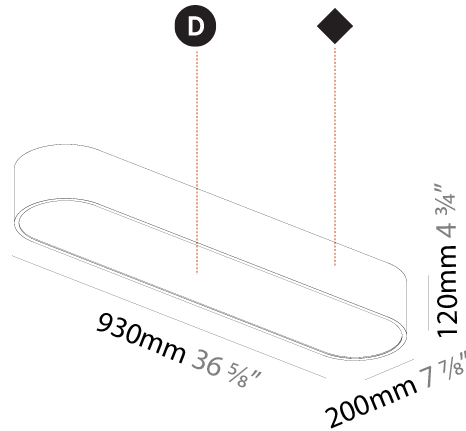

1. To build a product code in our configurator select the specify button on the base model # product page
2. To build a manual product code on this datasheet choose from the options listed below in blue font and add the suffix to the base model #

GENERAL

Series: Smoothy
Subseries: Smoothline
Brand: Prolicht
Division: Architectural
Mounting Type: Surface
Mounting Location: Ceiling
Subcategory: Ambient

PHYSICAL

Shape: Oval
Length (mm): 930
Length (in): 36 5/8
Width (mm): 200
Width (in): 7 7/8
Height (mm): 120
Height (in): 4 3/4
Light Distribution: Direct
Weight (kg): 5.108
Weight (lbs): 11.24
Diffuser: PMMA - Opal or Micro-Prism
Fixture Finish: SSR / BKV / CWI / CRY / HAB / UFT / ITA / RUA / FTG / MYG / LOD / PUS / FRO / FUP / KIA / POP / BLS / SPG / MEY / GOH / GUM / CHC / COM / ABZ / JAG / OBR / MOS / ROR
Fixture Material: Extruded Aluminum / Steel

ELECTRICAL

Lamp Type: LED (Zhaga Standard)
Input Wattage (W): 31.5
Total Output Wattage (W): 27
Dimming: Tri-Mode (Non-Dimming and Phase Dimming (120Vac only) and 0-10V Dimming)
Driver Included: Yes
Driver Location: Integrated
Driver Type: Constant Current - Universal
Driver Class: Class 2
Input Voltage (V): 120 - 277
Constant Current (MA): 500

LED

Color Temperature (°K): 3000 / 3500 / 4000
Max. Delivered Lumen (lm): 2190 / 2362 / 2410
CRI: >80 CRI
Lamp Life (hrs): 50000

OPTICAL

RATINGS AND CERTIFICATIONS

Certified By: Certified for North American Standards
IP rating: IP20